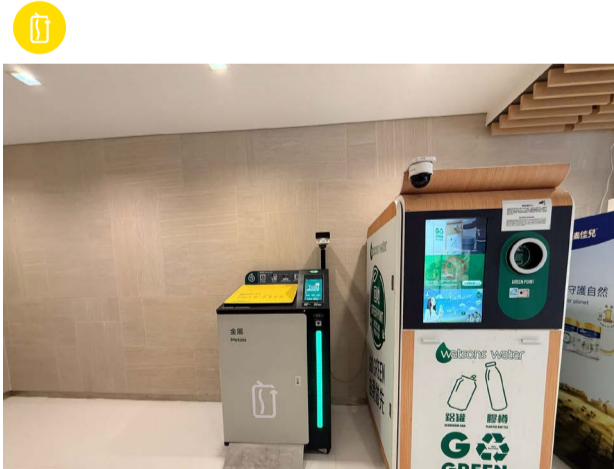

13 沙田中心商場L1層中庭(橫貫街)
L1 Atrium, Shatin Centre (Wang Pok Street)

14 新翠商場2樓(近E1扶手電梯)
2/F, Sun Chui Shopping Centre (Near Escalator no.1)