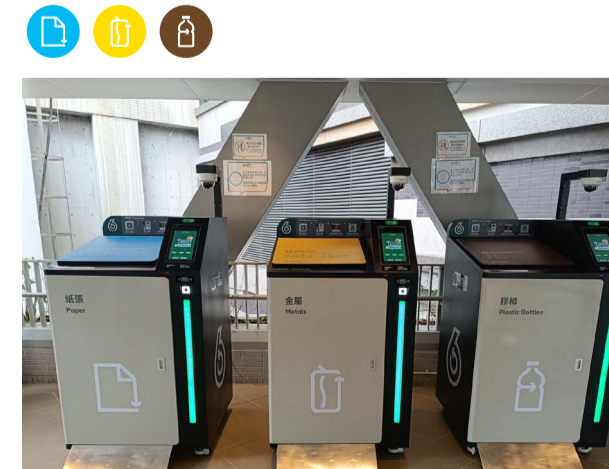

17 禾輦廣場G/F對出有蓋通道(近載貨升降機)
Covered Walkway, G/F, Wo Che Plaza (near Cargo Lift)