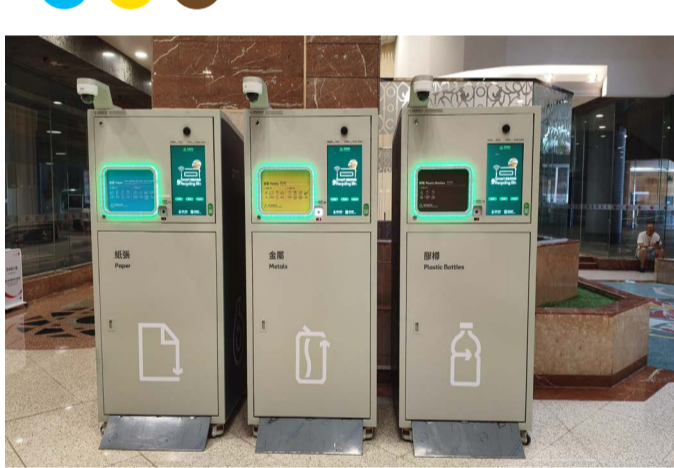

8 瀝源廣場1樓往瀝源街市行人通道 (近瀝源街市1號舖)
1/F Walkway to Lek Yuen Market (near stall No. 1)
Lek Yuen Plaza

9 馬鞍山廣場地下升降機大堂
G/F Lift Lobby, Ma On Shan Plaza

10 美林商場地下 (往美松苑行人通道)
G/F, Mei Lam Shopping Centre
(Common corridor to Mei Chung Court)