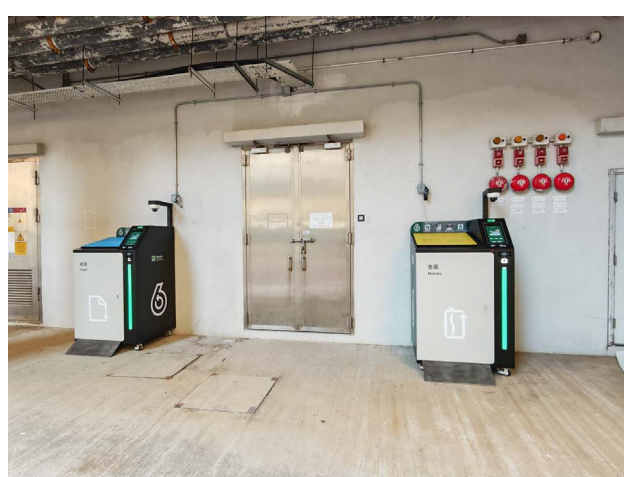

1. 3 寶達B停車場地下(近達信樓)
   G/F, Po Tat Carpark B (near Tat Shun House)