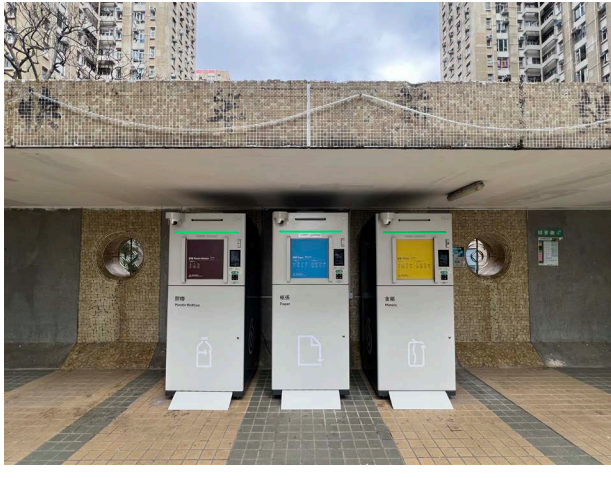

1. 10 順緻苑連接順成閣及順輝閣的有蓋行人天橋(中橋)*
   Bridge connecting Shun Shing House and
   Shun Fai House, Shun Chi Court*