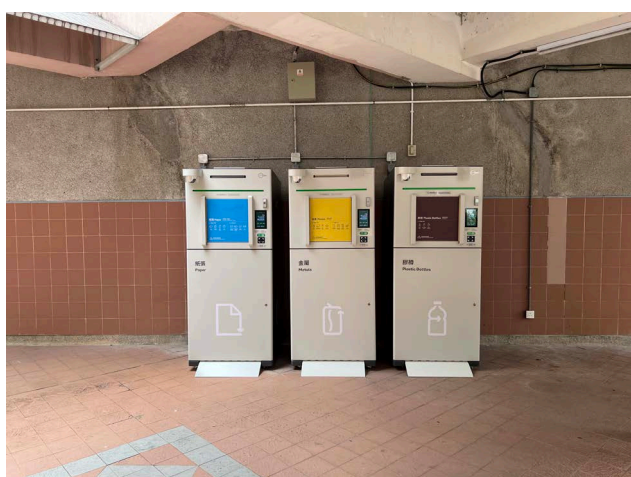

1. 6 翠屏(北)商場M2層(綜合商業大樓)
   M2 Floor, Tsui Ping North Shopping Circuit
   (Commercial Complex)