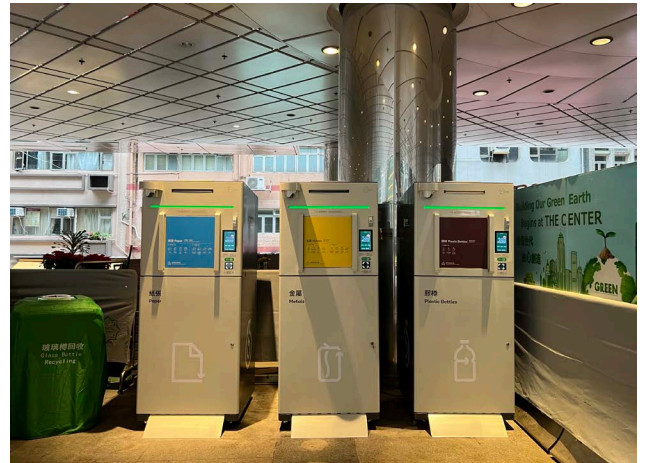

2 交易廣場第三期地下 (巴士總站旁)
G/F, Three Exchange Square (next to Bus Terminal)

3 富薈上環酒店地下停車場
G/F Carpark, iclub Sheung Wan Hotel

4 立法會綜合大樓地下大堂(近立法會餐廳)
Main Lobby (near the Cafeteria), G/F, Legislative Council Complex

5 山頂廣場二樓 (洗手間外)
Level 2, Peak Galleria (outside the Lavatory)

6 西環邨南苑臺5樓
5/F, South Terrace, Sai Wan Estate

7 信德中心地下(干諾道中入口)
Ground Floor, Shun Tak Centre
(Connaught Road Central Entrance)

8 中環中心UG/F平台(皇后大道中旁)
Podium, UG/F, The Center
(next to Queen's Road Central)

9 萬宜大廈地下停車場
G/F Carpark, Man Yee Building

3 香港公園法院道入口近東部洗手間
Near the Eastern Toilet Block
at Supreme Court Road Entrance of Hong Kong Park